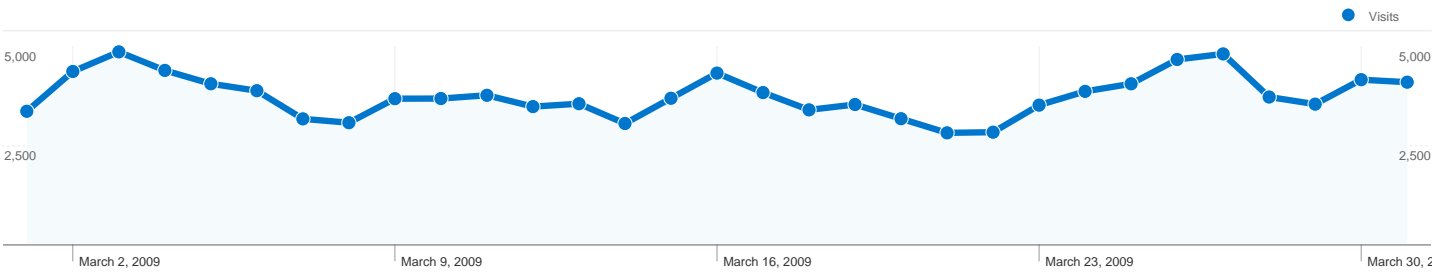

Site Usage

116,637 Visits

39.84% Bounce Rate

352,139 Pageviews

00:05:25 Avg. Time on Site

3.02 Pages/Visit

12.79% % New Visits

Traffic Sources Overview

All traffic sources sent a total of 116,637 visits

-  **55.58%** Direct Traffic
-  **22.41%** Referring Sites
-  **21.99%** Search Engines

- **Direct Traffic**
64,823.00 (55.58%)
- **Referring Sites**
26,144.00 (22.41%)
- **Search Engines**
25,645.00 (21.99%)
- **Other**
25 (0.02%)

Top Traffic Sources

Sources	Visits	% visits
(direct) ((none))	64,823	55.58%
google (organic)	20,943	17.96%
operachic.typepad.com	5,656	4.85%
yahoo (organic)	2,689	2.31%
google.com (referral)	2,105	1.80%

352,139 Pageviews

229,125 Unique Views

39.84% Bounce Rate

Top Content

Pages	Pageviews	% Pageviews
/	179,076	50.85%
/?p=3128	13,096	3.72%
/?p=3209	6,557	1.86%
/?p=3155	5,777	1.64%
/?p=3147	4,955	1.41%