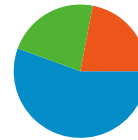

Site Usage

116,637 Visits

39.84% Bounce Rate

352,139 Pageviews

00:05:25 Avg. Time on Site

3.02 Pages/Visit

12.79% % New Visits

Traffic Sources Overview

- **Direct Traffic**
64,823.00 (55.58%)
- **Referring Sites**
26,144.00 (22.41%)
- **Search Engines**
25,645.00 (21.99%)
- **Other**
25 (0.02%)

Content Overview

Pages	Pageviews	% Pageviews
/	179,076	50.85%
/?p=3128	13,096	3.72%
/?p=3209	6,557	1.86%
/?p=3155	5,777	1.64%
/?p=3147	4,955	1.41%

All traffic sources sent a total of 116,637 visits

-  **55.58%** Direct Traffic
-  **22.41%** Referring Sites
-  **21.99%** Search Engines

- **Direct Traffic**
64,823.00 (55.58%)
- **Referring Sites**
26,144.00 (22.41%)
- **Search Engines**
25,645.00 (21.99%)
- **Other**
25 (0.02%)