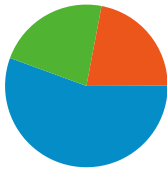

Site Usage

116,637 Visits

39.84% Bounce Rate

352,139 Pageviews

00:05:25 Avg. Time on Site

3.02 Pages/Visit

12.79% % New Visits

Traffic Sources Overview

- **Direct Traffic**
64,823.00 (55.58%)
- **Referring Sites**
26,144.00 (22.41%)
- **Search Engines**
25,645.00 (21.99%)
- **Other**
25 (0.02%)

Content Overview

Pages	Pageviews	% Pageviews
/	179,076	50.85%
/?p=3128	13,096	3.72%
/?p=3209	6,557	1.86%
/?p=3155	5,777	1.64%
/?p=3147	4,955	1.41%

All traffic sources sent a total of 116,637 visits

-  **55.58%** Direct Traffic
-  **22.41%** Referring Sites
-  **21.99%** Search Engines

- **Direct Traffic**
64,823.00 (55.58%)
- **Referring Sites**
26,144.00 (22.41%)
- **Search Engines**
25,645.00 (21.99%)
- **Other**
25 (0.02%)

352,139 Pageviews

229,125 Unique Views

39.84% Bounce Rate

Top Content

Pages	Pageviews	% Pageviews
/	179,076	50.85%
/?p=3128	13,096	3.72%
/?p=3209	6,557	1.86%
/?p=3155	5,777	1.64%
/?p=3147	4,955	1.41%